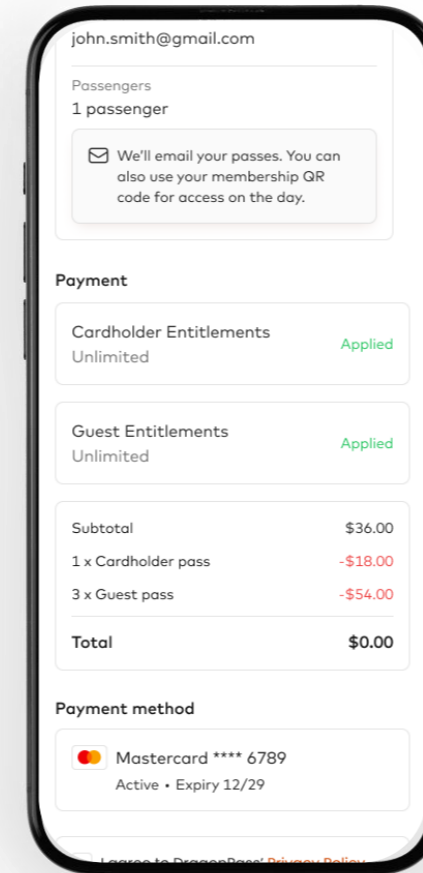

Mastercard World Elite

Airport Security Fast Track

Fast Track

Fast Track Home Page

Tap on the Fast Track icon or select available Fast Track service

With Entitlement

If user has entitlement, **Eligible Fast Track Pass** will show. Enter booking data, time, no. of passengers and select Continue

No Entitlement

If user does not have entitlement, **Eligible Fast Track Pass will not show.** Enter booking data, time, no. of passengers and select Continue

Fast Track

Step 1
Enter passengers' details and review booking

Step 2
Review booking details

Step 3
Payment page

Step 4
Enter password to proceed with booking

Booking Completed
Booking successful

Fast Track-PAYG

Step 1
Enter passengers' details and review booking

Step 2
Review booking details