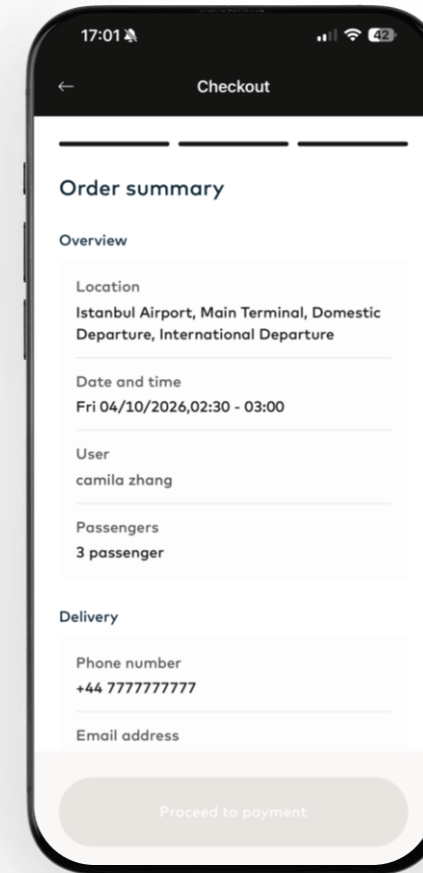

Mastercard World Elite

Airport Security Fast Track

Fast Track

Fast Track Home Page

Tap on the Fast Track icon or select available Fast Track service

With Entitlement

If user has entitlement, **Eligible Fast Track Pass** will show. Enter booking data, time, no. of passengers and select Continue

No Entitlement

If user does not have entitlement, **Eligible Fast Track Pass will not show.** Enter booking data, time, no. of passengers and select Continue

Fast Track

Step 1
Enter passengers' details and review booking

Step 2
Review booking details

Step 3
Payment page

Step 4
Enter password to proceed with booking

Booking Completed
Booking successful

Fast Track-PAYG

Step 1
Enter passengers' details and review booking

Step 2
Review booking details