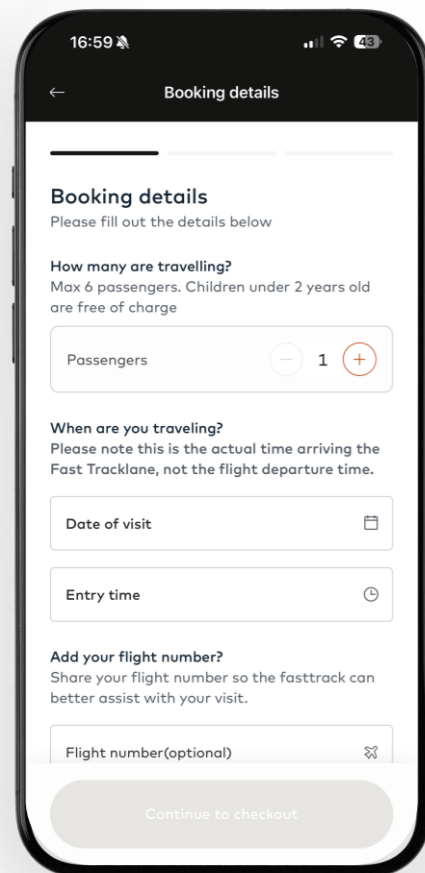

Mastercard World Elite

Airport Security Fast Track

Fast Track

Fast Track Home Page

Tap on the Fast Track icon or select available Fast Track service

With Entitlement

If user has entitlement, **Eligible Fast Track Pass** will show. Enter booking data, time, no. of passengers and select Continue

No Entitlement

If user does not have entitlement, **Eligible Fast Track Pass will not show.** Enter booking data, time, no. of passengers and select Continue

Fast Track

Step 1
Enter passengers' details and review booking

Step 2
Review booking details

Step 3
Payment page

Step 4
Enter password to proceed with booking

Booking Completed
Booking successful

Fast Track-PAYG

Step 1
Enter passengers' details and review booking

Step 2
Review booking details