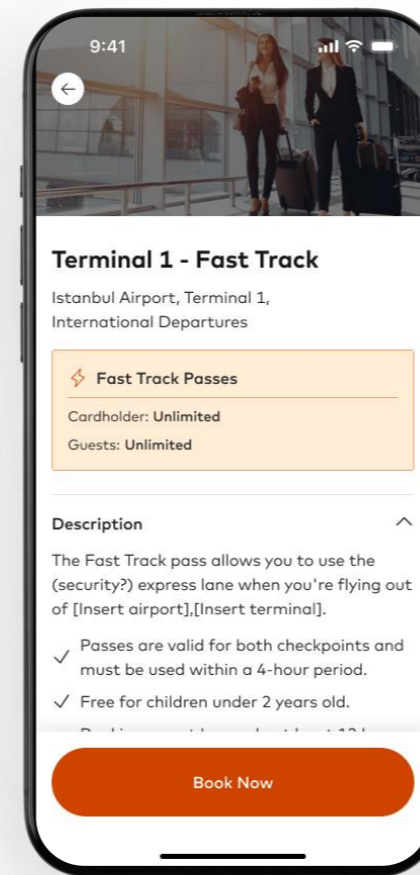

Mastercard World Elite

Airport Security Fast Track

Fast Track

Fast Track Home Page

Tap on the Fast Track icon or select available Fast Track service

With Entitlement

If user has entitlement, **Eligible Fast Track Pass** will show. Enter booking data, time, no. of passengers and select Continue

No Entitlement

If user does not have entitlement, **Eligible Fast Track Pass will not show.** Enter booking data, time, no. of passengers and select Continue

Fast Track

Step 1
Enter passengers' details and review booking

Step 2
Review booking details

Step 3
Payment page

Step 4
Enter password to proceed with booking

Booking Completed
Booking successful

Fast Track-PAYG

Step 1
Enter passengers' details and review booking

Step 2
Review booking details