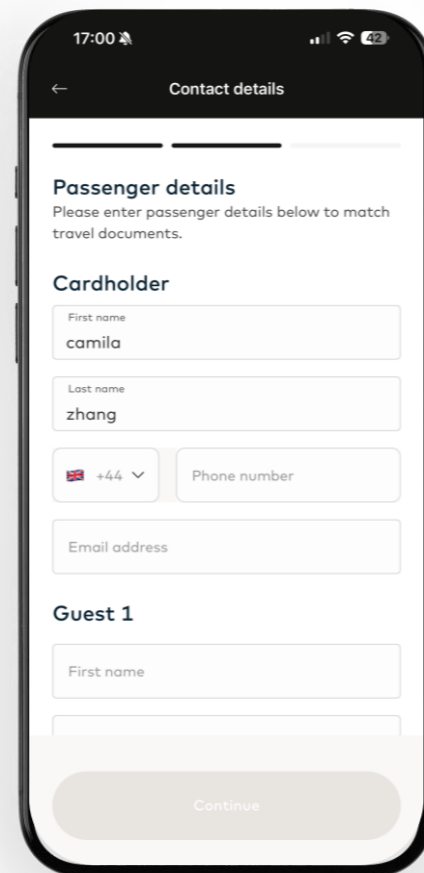

Mastercard World Elite

Airport Security Fast Track

Fast Track

Fast Track Home Page

Tap on the Fast Track icon or select available Fast Track service

With Entitlement

If user has entitlement, **Eligible Fast Track Pass** will show. Enter booking data, time, no. of passengers and select Continue

No Entitlement

If user does not have entitlement, **Eligible Fast Track Pass will not show.** Enter booking data, time, no. of passengers and select Continue

Fast Track

Step 1
Enter passengers' details and review booking

Step 2
Review booking details

Step 3
Payment page

Step 4
Enter password to proceed with booking

Booking Completed
Booking successful

Fast Track-PAYG

Step 1
Enter passengers' details and review booking

Step 2
Review booking details