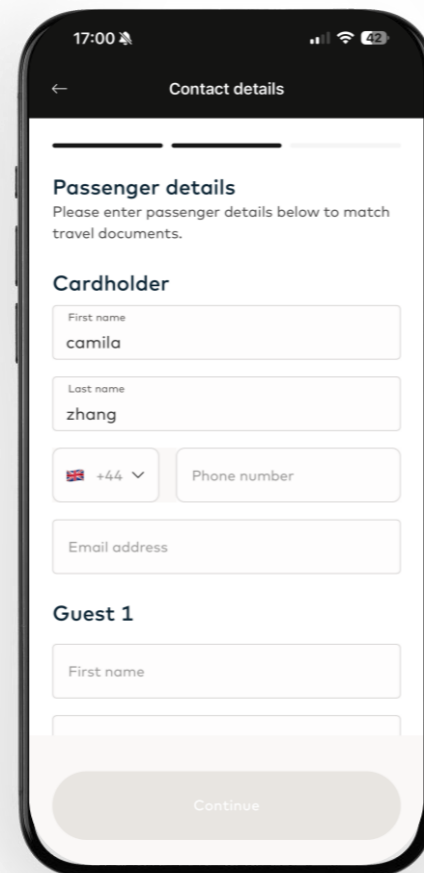

Mastercard World Elite

Airport Security Fast Track

Fast Track

Fast Track Home Page

Tap on the Fast Track icon or select available Fast Track service

With Entitlement

If user has entitlement, **Eligible Fast Track Pass** will show. Enter booking data, time, no. of passengers and select Continue

No Entitlement

If user does not have entitlement, **Eligible Fast Track Pass will not show.** Enter booking data, time, no. of passengers and select Continue

Fast Track

Step 1
Enter passengers' details and review booking

Step 2
Review booking details

Step 3
Payment page

Step 4
Enter password to proceed with booking

Booking Completed
Booking successful

Fast Track-PAYG

Step 1
Enter passengers' details and review booking

Step 2
Review booking details

Step 3
Payment page

Step 4
Enter password to proceed with booking

Booking Completed
Booking successful