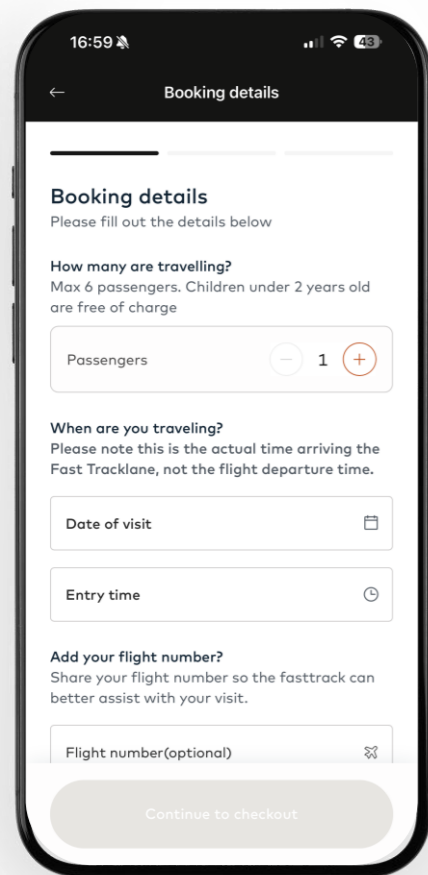

Mastercard World

Airport Security Fast Track

Fast Track

Fast Track Home Page

Tap on the Fast Track icon or select available Fast Track service

With Entitlement

If user has entitlement, **Eligible Fast Track Pass** will show. Enter booking data, time, no. of passengers and select Continue

No Entitlement

If user does not have entitlement, **Eligible Fast Track Pass will not show.** Enter booking data, time, no. of passengers and select Continue

Fast Track

Step 1
Enter passengers' details and review booking

Step 2
Review booking details

Step 3
Payment page

Step 4
Enter password to proceed with booking

Booking Completed
Booking successful

Fast Track-PAYG

Step 1
Enter passengers' details and review booking

Step 2
Review booking details

Step 3
Payment page

Step 4
Enter password to proceed with booking

Booking Completed
Booking successful