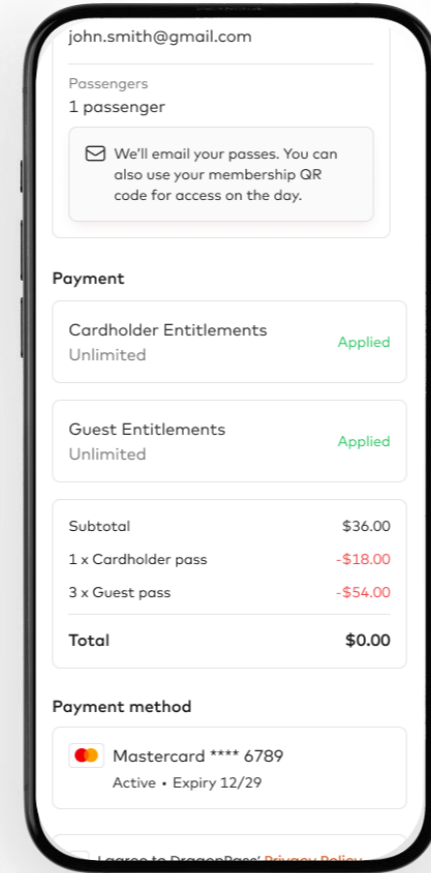

Mastercard World

Airport Security Fast Track

Fast Track

Fast Track Home Page

Tap on the Fast Track icon or select available Fast Track service

With Entitlement

If user has entitlement, **Eligible Fast Track Pass** will show. Enter booking data, time, no. of passengers and select Continue

No Entitlement

If user does not have entitlement, **Eligible Fast Track Pass will not show.** Enter booking data, time, no. of passengers and select Continue

Fast Track

Step 1
Enter passengers' details and review booking

Step 2
Review booking details

Step 3
Payment page

Step 4
Enter password to proceed with booking

Booking Completed
Booking successful

Fast Track-PAYG

Step 1
Enter passengers' details and review booking

Step 2
Review booking details

Step 3
Payment page

Step 4
Enter password to proceed with booking

Booking Completed
Booking successful