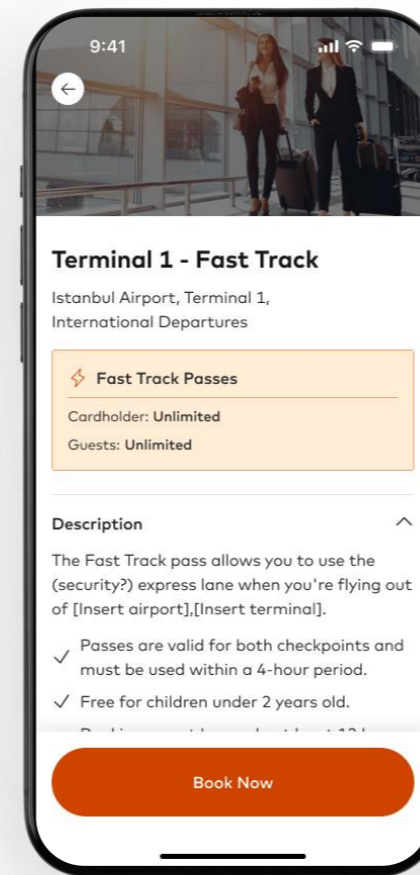

Mastercard World

Airport Security Fast Track

Fast Track

Fast Track Home Page

Tap on the Fast Track icon or select available Fast Track service

With Entitlement

If user has entitlement, **Eligible Fast Track Pass** will show. Enter booking data, time, no. of passengers and select Continue

No Entitlement

If user does not have entitlement, **Eligible Fast Track Pass will not show.** Enter booking data, time, no. of passengers and select Continue

Fast Track

Step 1
Enter passengers' details and review booking

Step 2
Review booking details

Step 3
Payment page

Step 4
Enter password to proceed with booking

Booking Completed
Booking successful

Fast Track-PAYG

Step 1
Enter passengers' details and review booking

Step 2
Review booking details