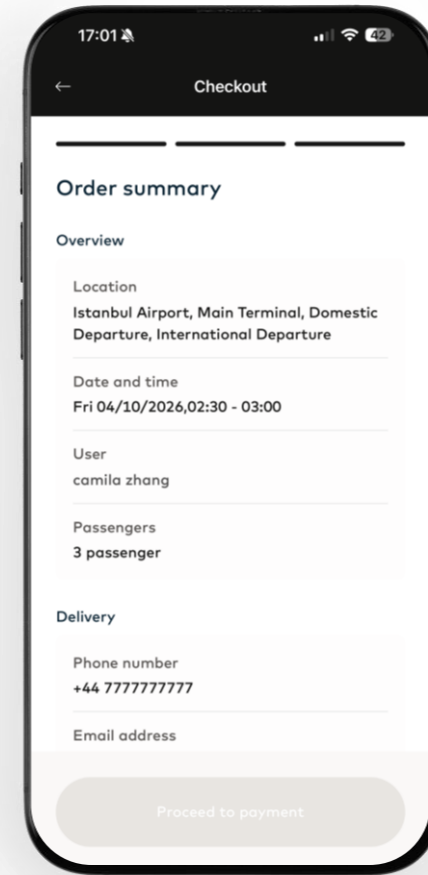

Mastercard World

Airport Security Fast Track

Fast Track

Fast Track Home Page

Tap on the Fast Track icon or select available Fast Track service

With Entitlement

If user has entitlement, **Eligible Fast Track Pass** will show. Enter booking data, time, no. of passengers and select Continue

No Entitlement

If user does not have entitlement, **Eligible Fast Track Pass will not show.** Enter booking data, time, no. of passengers and select Continue

Fast Track

Step 1
Enter passengers' details and review booking

Step 2
Review booking details

Step 3
Payment page

Step 4
Enter password to proceed with booking

Booking Completed
Booking successful

Fast Track-PAYG

Step 1
Enter passengers' details and review booking

Step 2
Review booking details