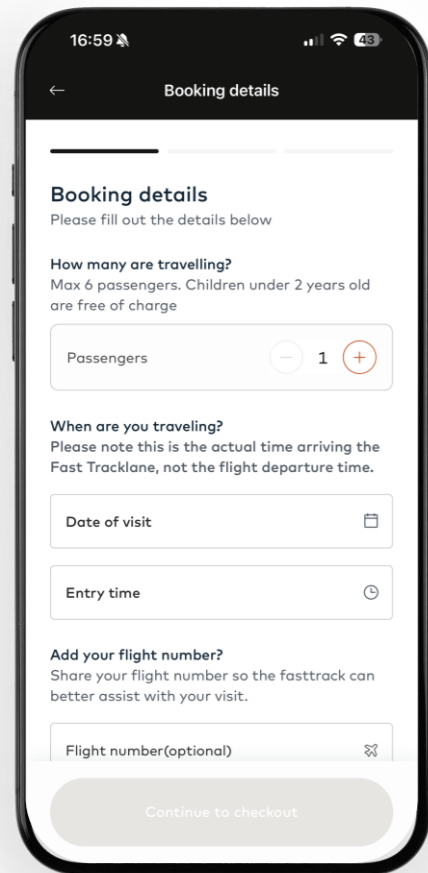

Mastercard World

Airport Security Fast Track

Fast Track

Fast Track Home Page

Tap on the Fast Track icon or select available Fast Track service

With Entitlement

If user has entitlement, **Eligible Fast Track Pass** will show. Enter booking data, time, no. of passengers and select Continue

No Entitlement

If user does not have entitlement, **Eligible Fast Track Pass will not show.** Enter booking data, time, no. of passengers and select Continue

Fast Track

Step 1
Enter passengers' details and review booking

Step 2
Review booking details

Step 3
Payment page

Step 4
Enter password to proceed with booking

Booking Completed
Booking successful

Fast Track-PAYG

Step 1
Enter passengers' details and review booking

Step 2
Review booking details