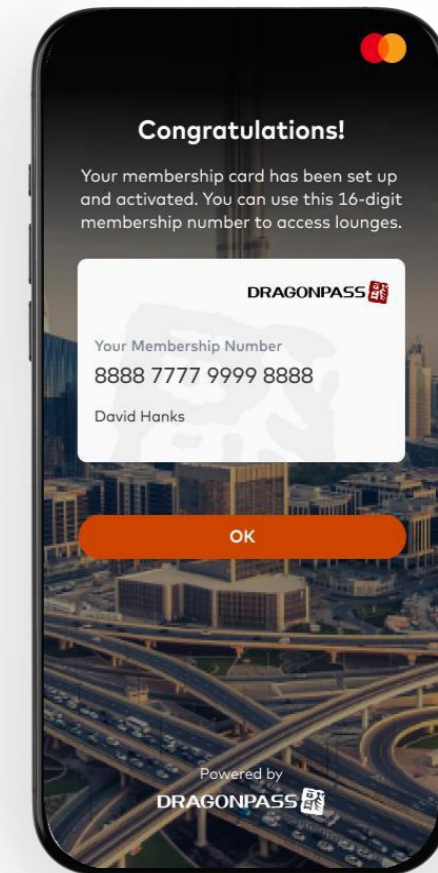

Mastercard World

Mastercard Travel Pass (Dragonpass)

Registration

App Opening Page

Select Create an account

Step 1

Verify full card details. A \$0 authorization check is done.

Step 2

Enter name per passport and email address

Step 3

Set password

Successful Registration

Login

App Opening Page

Select Sign in

Login Page