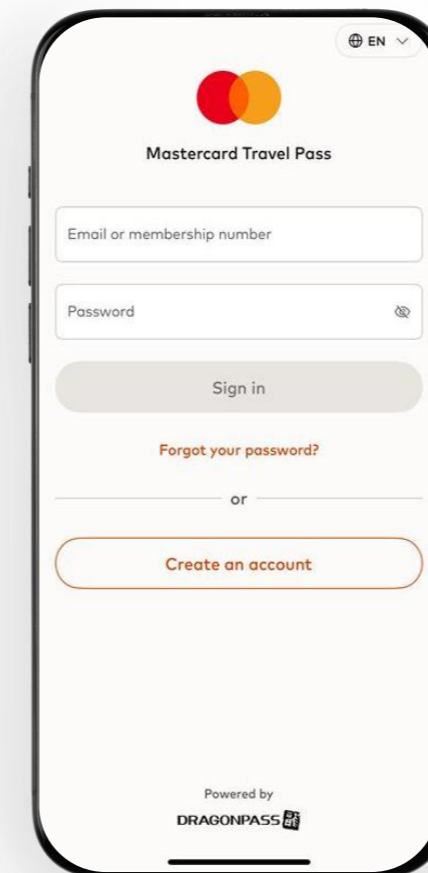

Mastercard World

Mastercard Travel Pass (Dragonpass)

Registration

App Opening Page

Select Create an account

Step 1

Verify full card details. A \$0 authorization check is done.

Step 2

Enter name per passport and email address

Step 3

Set password

Successful Registration

Login

App Opening Page

Select Sign in

Login Page

Enter registered email address or membership number and password to login