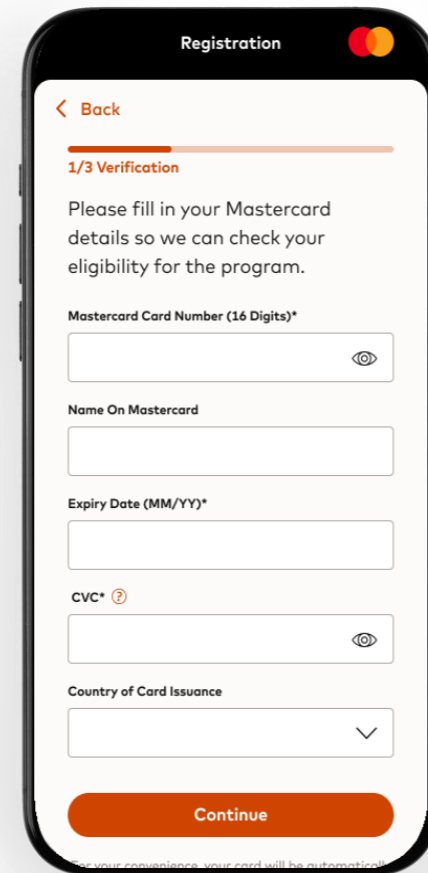

Mastercard World

Mastercard Travel Pass (Dragonpass)

Registration

App Opening Page

Select Create an account

Step 1

Verify full card details. A \$0 authorization check is done.

Step 2

Enter name per passport and email address

Step 3

Set password

Successful Registration

Login

App Opening Page

Select Sign in

Login Page