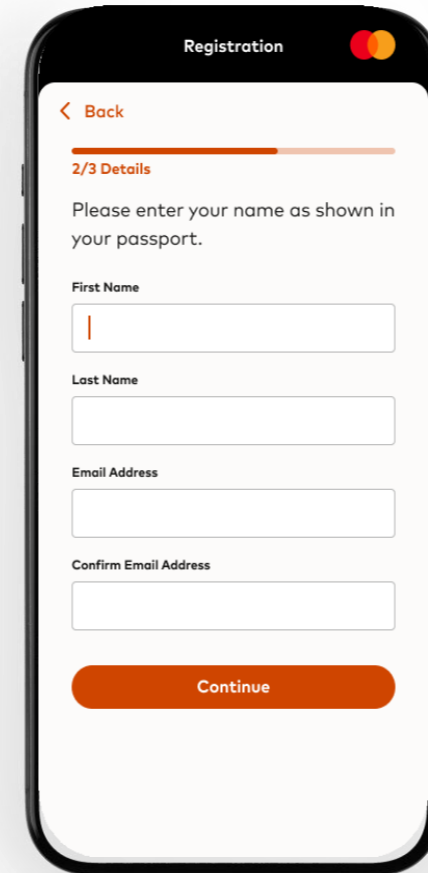

Mastercard World

Mastercard Travel Pass (Dragonpass)

Registration

App Opening Page

Select Create an account

Step 1

Verify full card details. A \$0 authorization check is done.

Step 2

Enter name per passport and email address

Step 3

Set password

Successful Registration

Login

App Opening Page

Select Sign in

Login Page