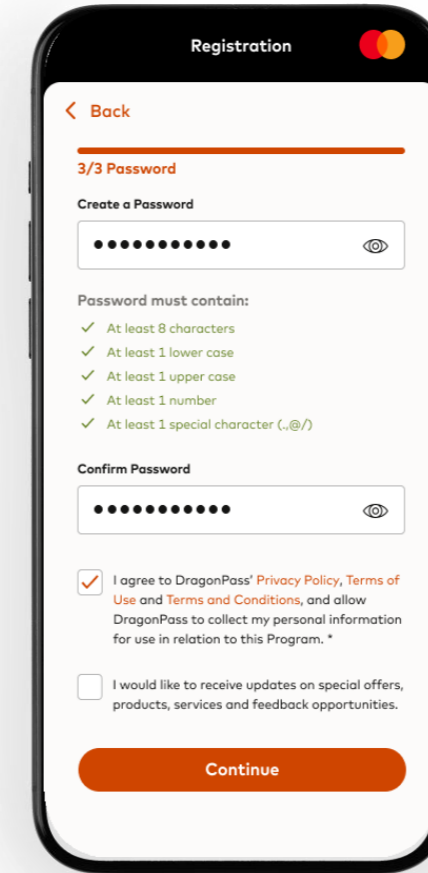

Mastercard World

Mastercard Travel Pass (Dragonpass)

Registration

App Opening Page

Select Create an account

Step 1

Verify full card details. A \$0 authorization check is done.

Step 2

Enter name per passport and email address

Step 3

Set password

Successful Registration

Login

App Opening Page

Select Sign in

Login Page